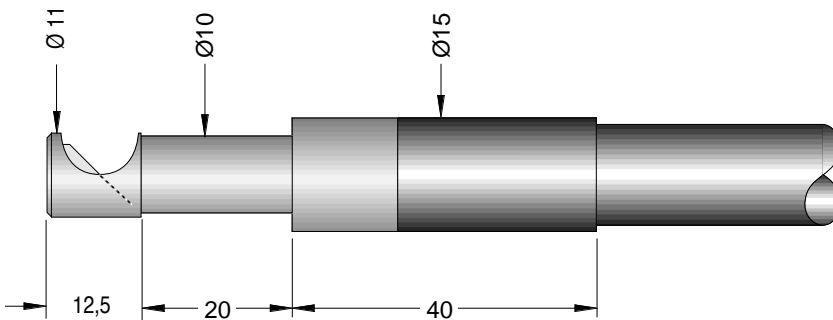

## 90° UV Mirror Lightguide Tips

Last modified: 10 May 2005  
All dimensions are in mm

Lumatec Standard Ø5  
Series 300, 380  
Series 250 (similar)

Storz long Ø5  
Series 300, 380

Lumatec Standard Ø8  
Series 250, 300, 380

UVEXS Ø8  
Series 300, 380