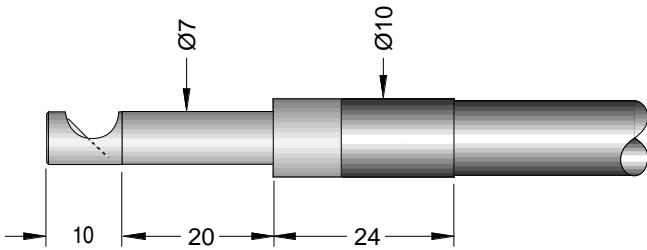

## 90° UV Mirror Lightguide Tips

Last modified: 10 May 2005  
All dimensions are in mm

Lumatec Standard Ø5  
Series 300, 380  
Series 250 (similar)

Storz long Ø5  
Series 300, 380

Lumatec Standard Ø8  
Series 250, 300, 380

UVEXS Ø8  
Series 300, 380