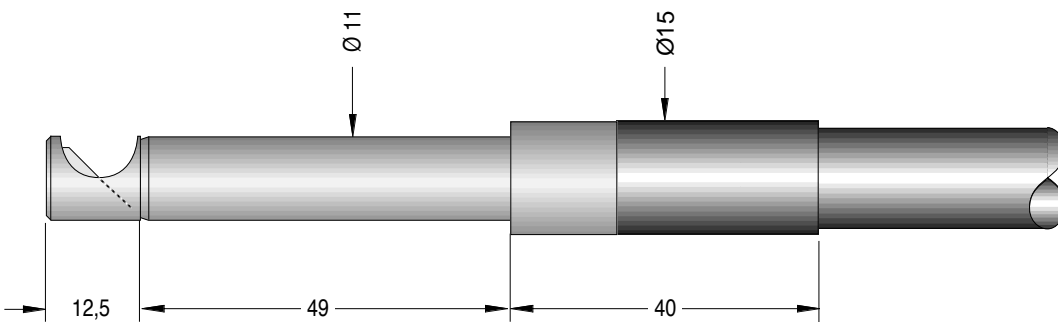

## 90° UV Mirror Lightguide Tips

Last modified: 10 May 2005  
All dimensions are in mm

Lumatec Standard Ø5  
Series 300, 380  
Series 250 (similar)

Storz long Ø5  
Series 300, 380

Lumatec Standard Ø8  
Series 250, 300, 380

UVEXS Ø8  
Series 300, 380