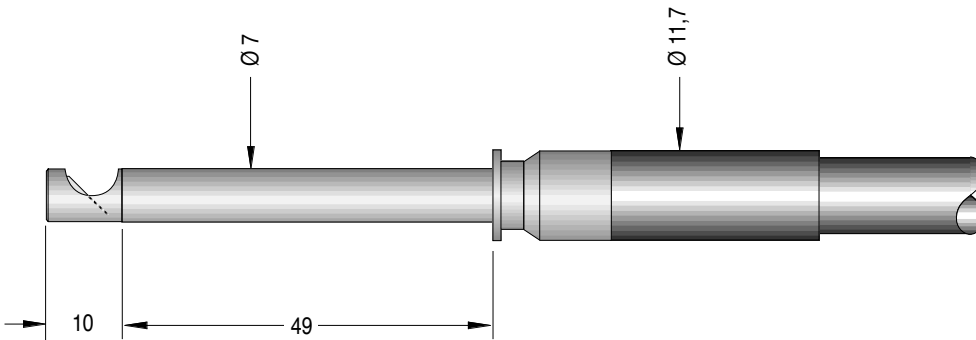

## 90° UV Mirror Lightguide Tips

Last modified: 10 May 2005  
All dimensions are in mm

Lumatec Standard Ø5  
Series 300, 380  
Series 250 (similar)

Storz long Ø5  
Series 300, 380

Lumatec Standard Ø8  
Series 250, 300, 380

UVEXS Ø8  
Series 300, 380