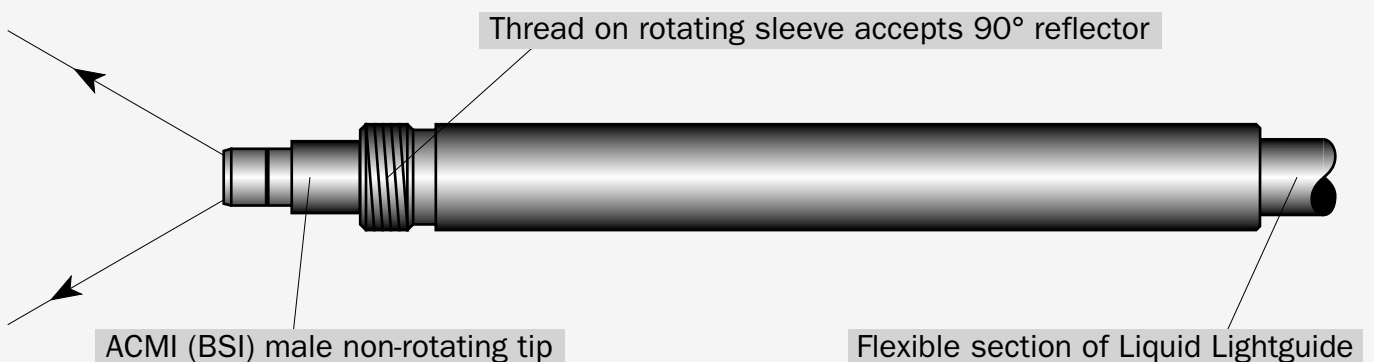

## 90° Fully Rotatable Liquid Lightguide Tip

For ultraviolet and visible inspection of large bores

The rotating sleeve is an integral part of a Liquid Lightguide. The 90° reflector must therefore be ordered together with a Liquid Lightguide carrying the rotating sleeve.