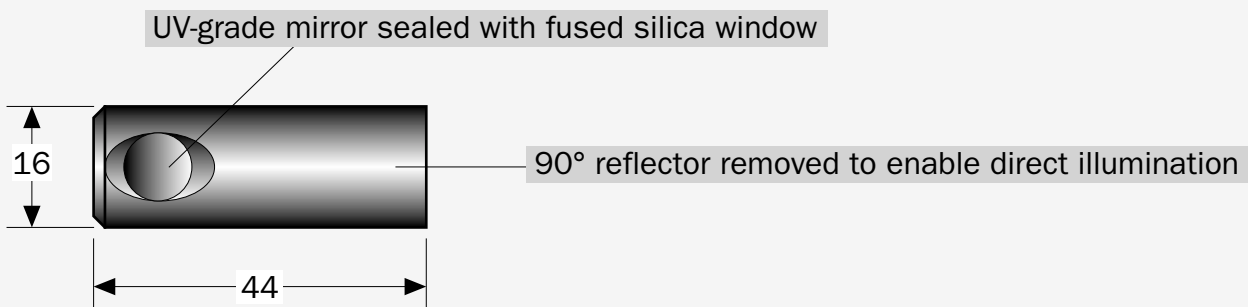

## 90° Fully Rotatable Liquid Lightguide Tip

For ultraviolet and visible inspection of large bores

The rotating sleeve is an integral part of a Liquid Lightguide. The 90° reflector must therefore be ordered together with a Liquid Lightguide carrying the rotating sleeve.