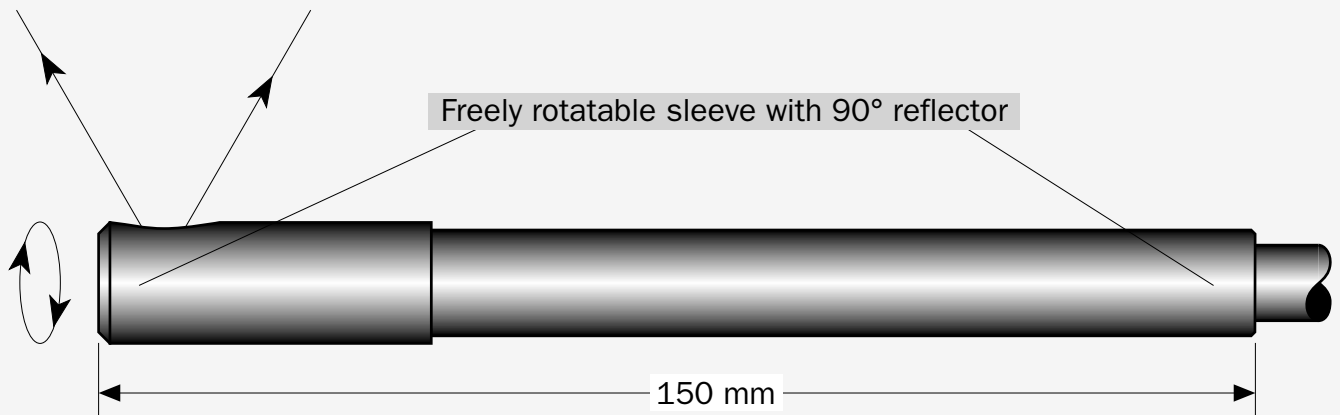

## 90° Fully Rotatable Liquid Lightguide Tip

For ultraviolet and visible inspection of large bores

The rotating sleeve is an integral part of a Liquid Lightguide. The 90° reflector must therefore be ordered together with a Liquid Lightguide carrying the rotating sleeve.