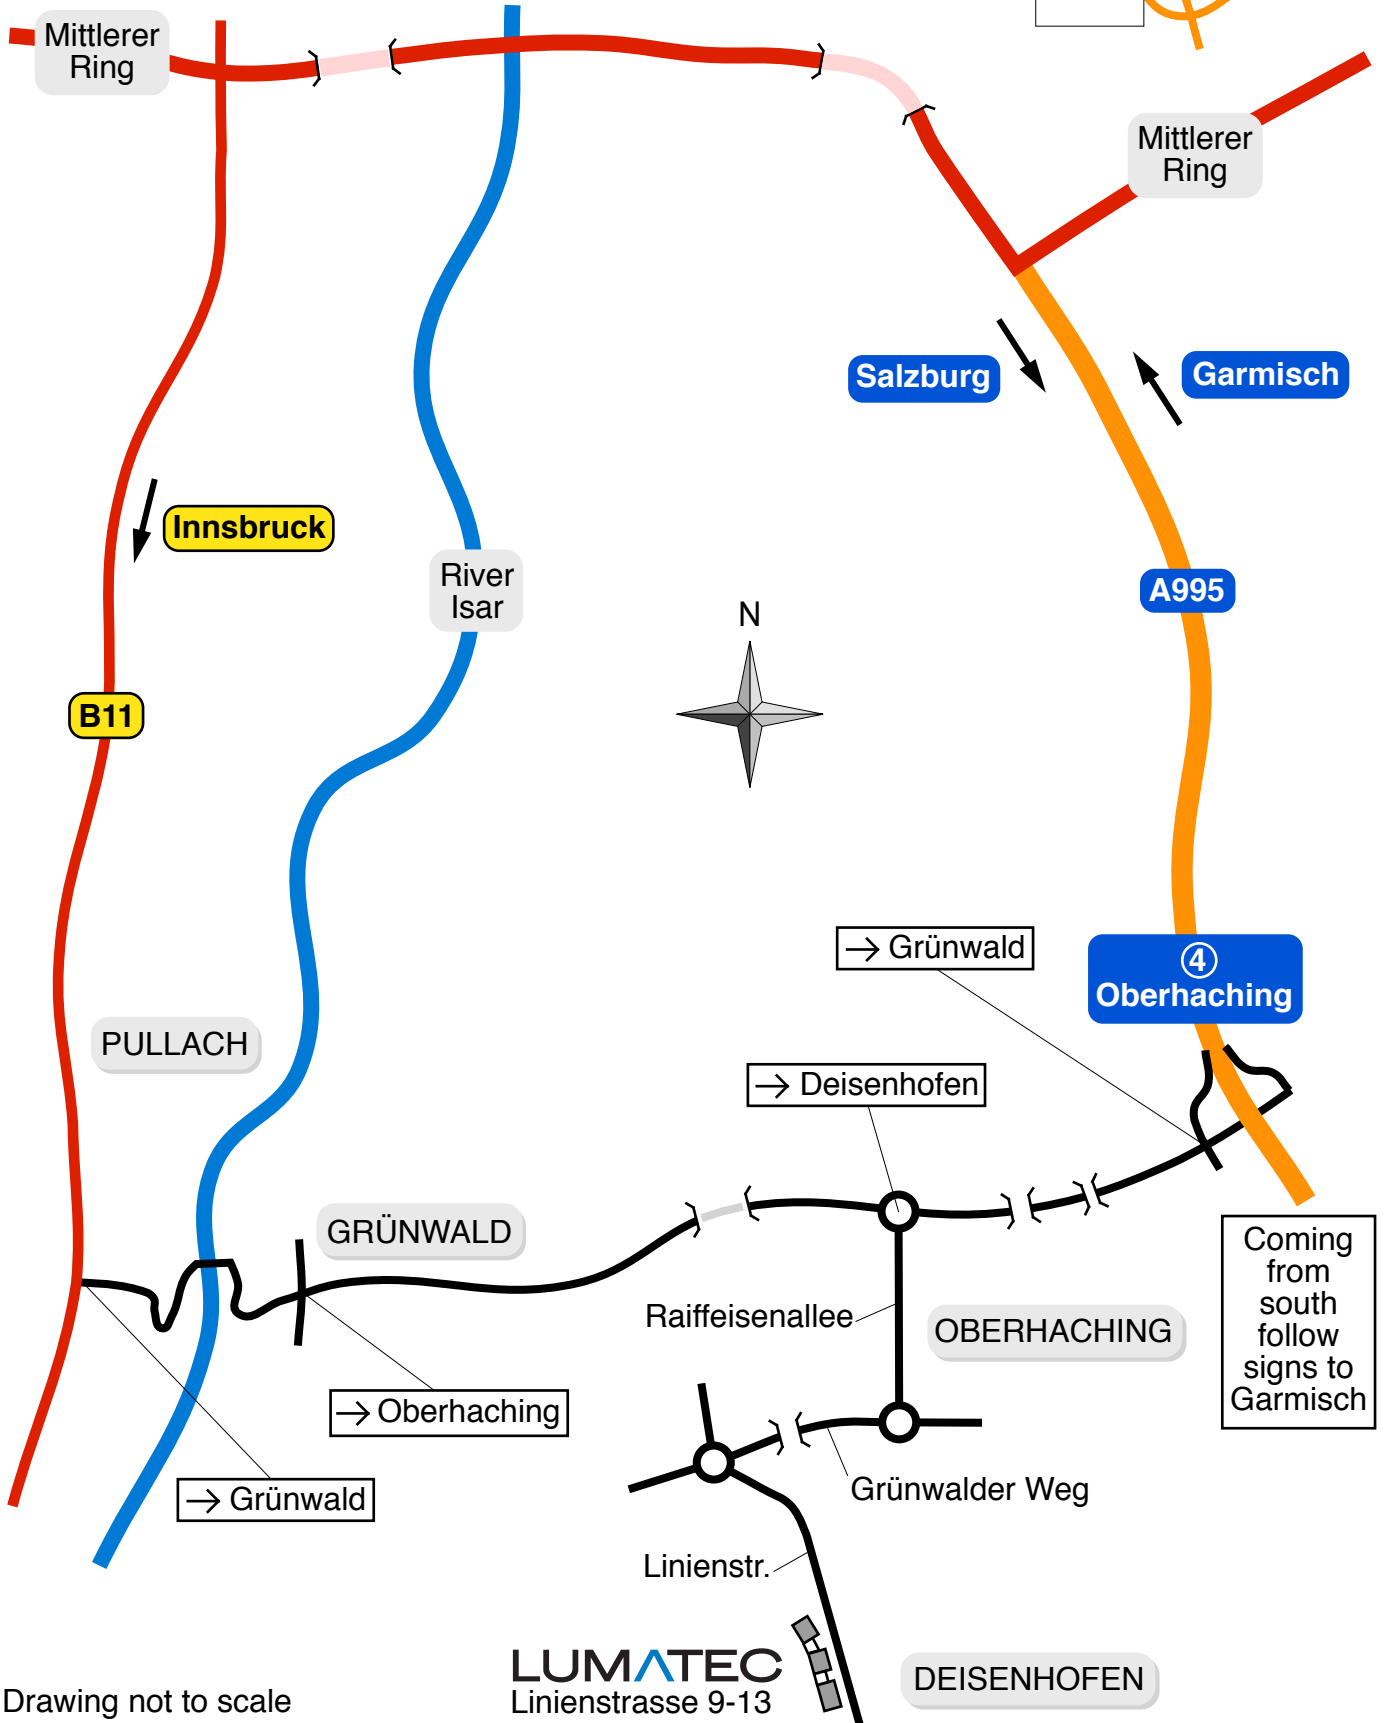

# LUMATEC

## HOW TO GET THERE BY CAR

Linienstr. 9-13, 82041 Deisenhofen, Tel. (0 89) 742 8220  
(Navigation systems may require city name "Oberhaching")

Drawing not to scale

LUMATEC  
Linienstrasse 9-13

DEISENHOFEN