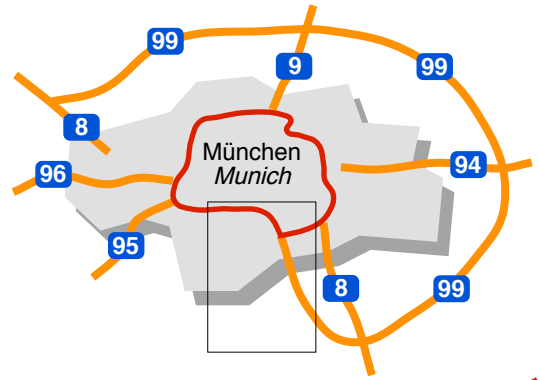

## HOW TO GET THERE BY CAR

Linienstr. 9-13, 82041 Deisenhofen, Tel. (0 89) 742 8220  
(Navigation systems may require city name "Oberhaching")

Drawing not to scale

LUMATEC  
Linienstrasse 9-13

DEISENHOFEN